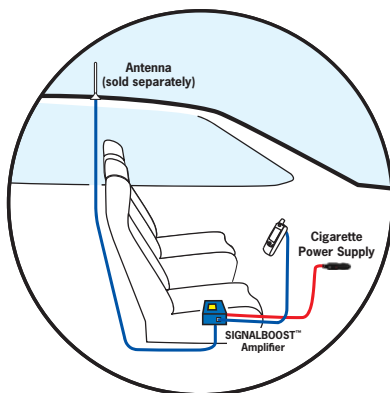

Benefits

- Works with all Cellular/PCS cell phone and laptop data cards (except iDEN/Nextel).
- Connects to ALL phones and data cards with a universal connector using a Velcro® patch.
- No plug-in phone adapter needed.
- Has 10 times more power than your cell phone or laptop data card.
- Significantly improves voice and data signal quality.
- Increases data communication rates needed for 3G technologies.
- Receives and transmits better than your cell phone.
- Extends cell phone battery life.
- Works great in mobile, in-building and marine applications.
- Easy to install and use.

Features

- Works on all generations of CDMA, TDMA and GSM.
- Up to 3 watts maximum power.
- Power control logic ensures maximum output power is within cellular standards.
- FCC and IC type accepted.
- US and foreign Patents Pending.

PACKAGE CONTENTS

- Wilson® SIGNALBOOST™ Cellular Signal Amplifier
- Cigarette Lighter DC Power Supply
- Universal Connector
- Extension Cable

OPTIONAL ITEMS AVAILABLE FROM WILSON®

- 4" Mini Magnet-Mount Antenna
- 12" Magnet-Mount Antenna
- 15" Glass-Mount Antenna
- 32" Mirror-Mount Trucker Antenna
- AC Power Supply
- Window Bracket