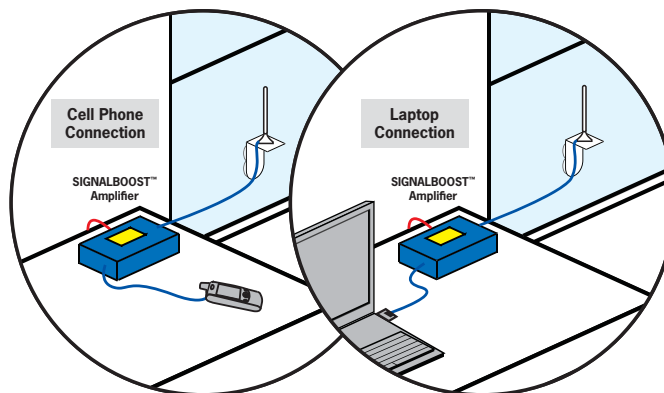

PACKAGE CONTENTS

- Wilson® SIGNALBOOST™ Cellular Signal Amplifier
- Cigarette Lighter DC Power Supply
- Universal Connector
- Extension Cable

OPTIONAL ITEMS AVAILABLE FROM WILSON®

- 4" Mini Magnet-Mount Antenna
- 12" Magnet-Mount Antenna
- 15" Glass-Mount Antenna
- 32" Mirror-Mount Trucker Antenna
- AC Power Supply
- Window Bracket

Mobile Installation Diagram

Home/Office Installation Diagram